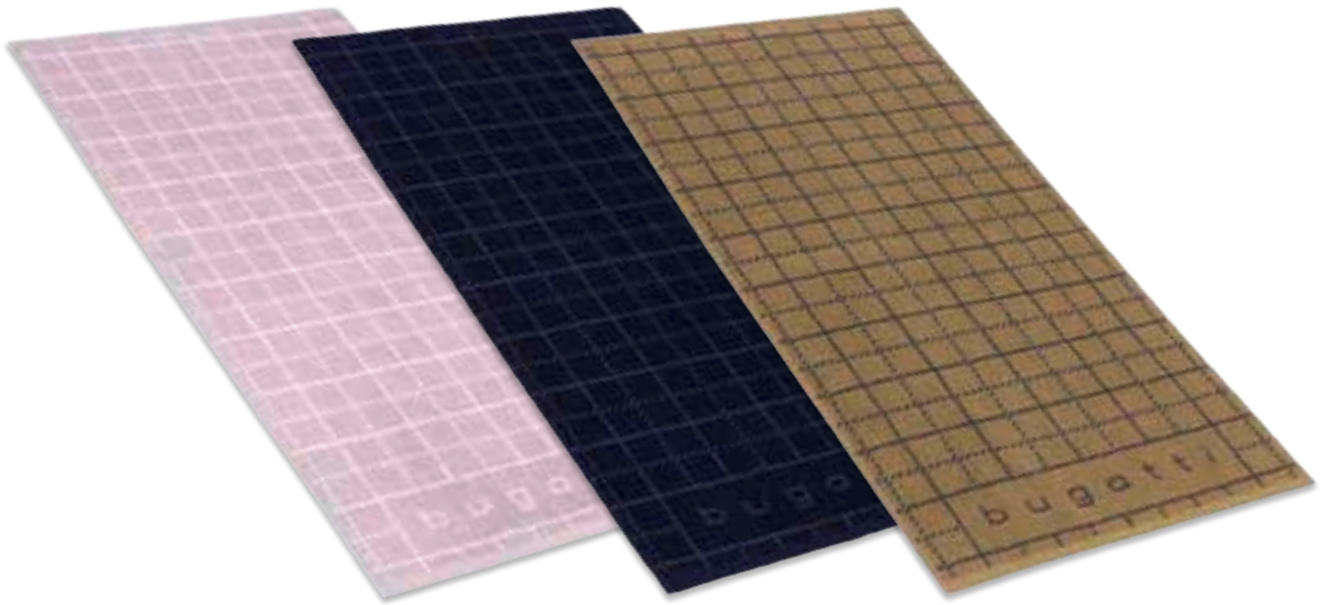

0001 sea lavender

0003 marine blau

0004 camel

perezzi

100% SUPERSOFT BAUMWOLLE / SUPERSOFT COTTON

9611/3084

GRÖSSE/
SIZE

BESTELLNR./
REF NR.

Handtuch / Hand towel

50 x 100

119 078

Duschtuch / Bath towel

67 x 140

119 079