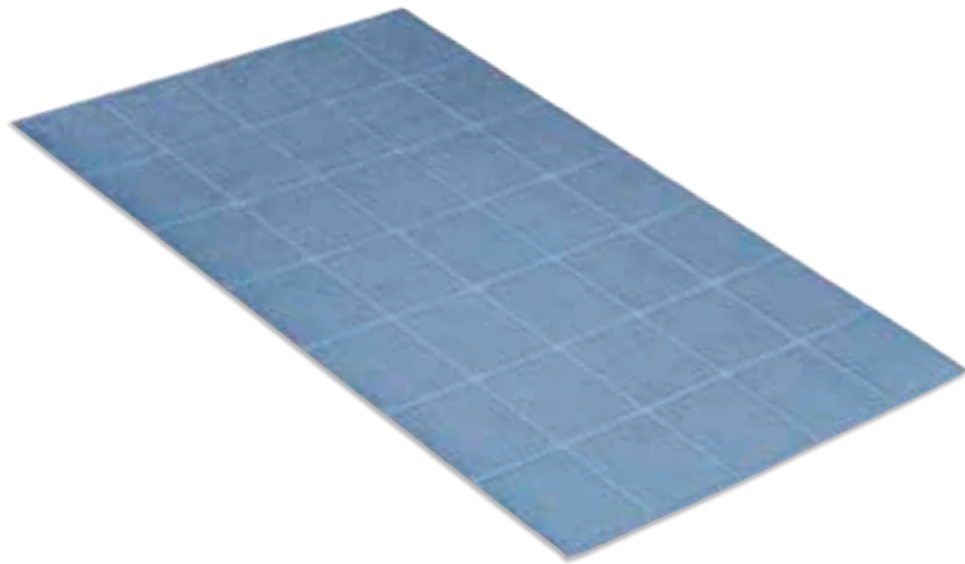

4550 blue moon

pratos

100% BAUMWOLLE / COTTON

made in **AUSTRIA**

8111/3111

Badeteppich / Bathmat

GRÖSSE/
SIZE

60 x 90

BESTELLNR./
REF NR.

119 084